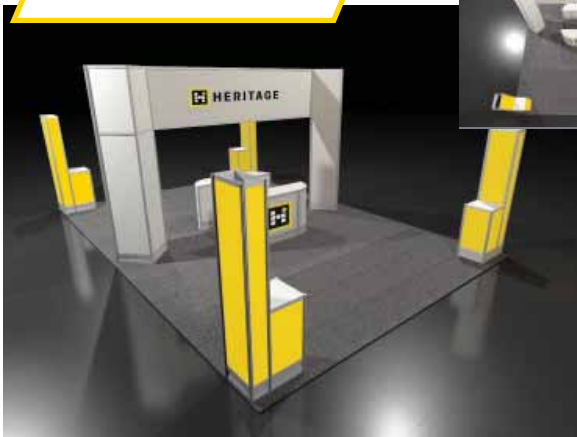

B465

Advanced Price $17,220.63
Standard Price $22,386.82

INCLUDED 20' x 30' carpet
Installation/Dismantle Labor
Complimentary consultation for booth alterations
Monitors and furnishings sold separately