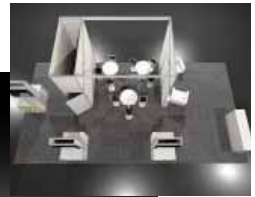

B085

Advanced Price $20,496.63
Standard Price $26,645.62

INCLUDED Four arm lights
20' x 40' carpet
Installation/Dismantle Labor
Complimentary consultation for booth alterations
Monitors and furnishings sold separately