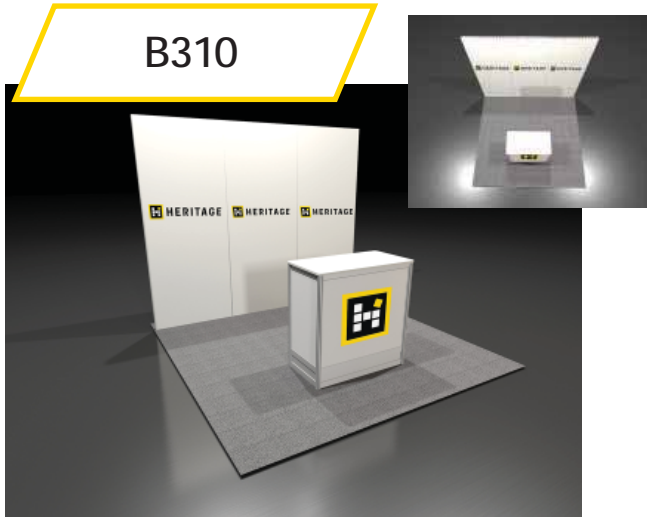

B310

Advanced Price \$2,658.40
Standard Price \$3,455.92

- INCLUDED** Three arm lights
 10' x 10' carpet
 Installation/Dismantle Labor
 Complimentary consultation for booth alterations

10' x 20' Exhibit Rental Displays