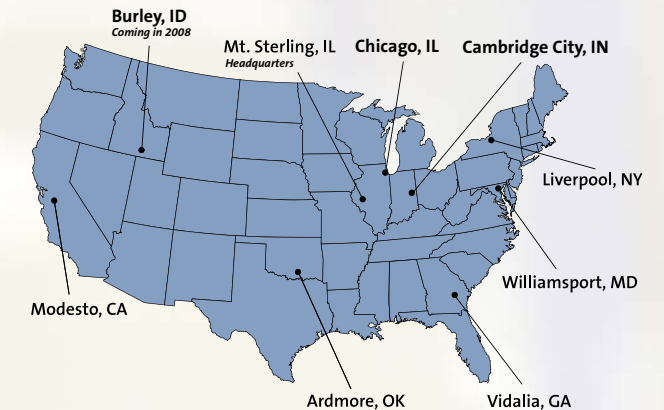

Dot Transportation, Inc.

MOVE YOUR CARGO

On one of the Top 50 Largest Private Fleets in America

- ❖ Year-round transport services
- ❖ Weekly deliveries in your region

Dot Custom Haul

Dot Transportation is a family-owned, private company operating in 48 states. Our transportation network is ready to work for you in your region.

We'll customize a route to your needs.

Below is a map of our distribution centers. We're shipping product near you, on a weekly basis.

Logistics Leader.

- Extensive Experience - Dot drivers log over 70 million miles per year
- Reliability - Our tractors and trailers are all late model conventionals equipped with air-ride and maintained by our own technicians
- Multiple Temperatures - Our 1,200 trailers consist of dry van and multi-temp capabilities (down to -10 degrees) for combined temperature loads

Contact the Dot Custom Haul team closest to you:

California
Modesto
800-366-6569

Indiana
Cambridge City
888-735-0411

Georgia
Vidalia
800-379-6591

Maryland
Williamsport
800-366-5670

Idaho
Burley
(Coming in 2008)

New York
Liverpool
800-962-3668

Illinois
Mt. Sterling
(Company Headquarters)
800-366-3687

Oklahoma
Ardmore
800-218-1448

Client List:

- > American Food Distributors
- > Archers Daniel Midland
- > Cargo-Master
- > C.H. Robinson
- > Georgia Pine
- > HP Hood
- > H.R. Bushman & Sons
- > Leprino Foods
- > Manning Farms
- > Precision Foods
- > Rayco Manufacturing
- > Roar Logistics
- > Skyline Potato Company